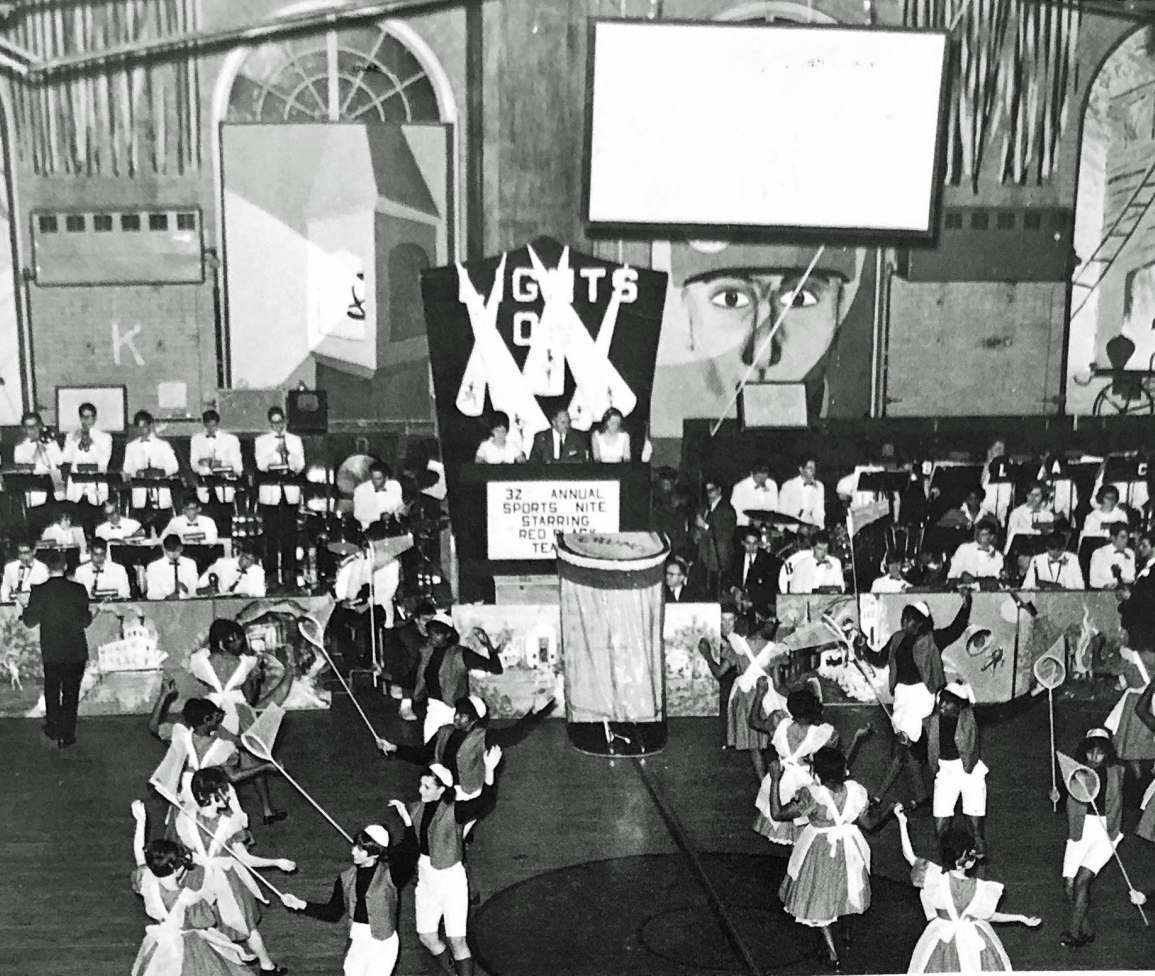

Angela Bellamy