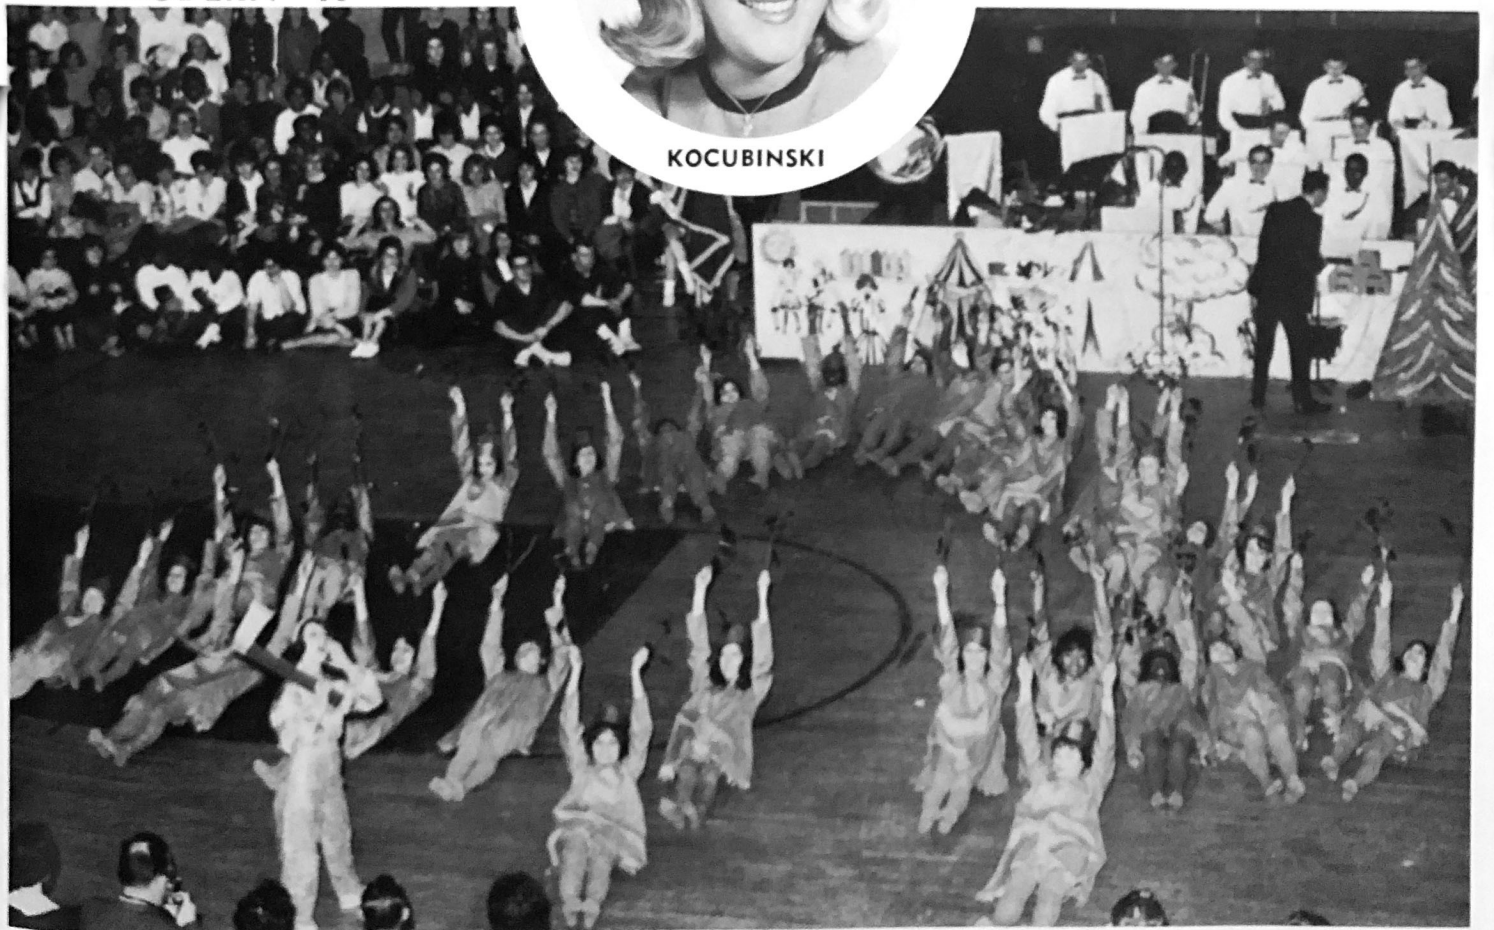

KOCUBINSKI